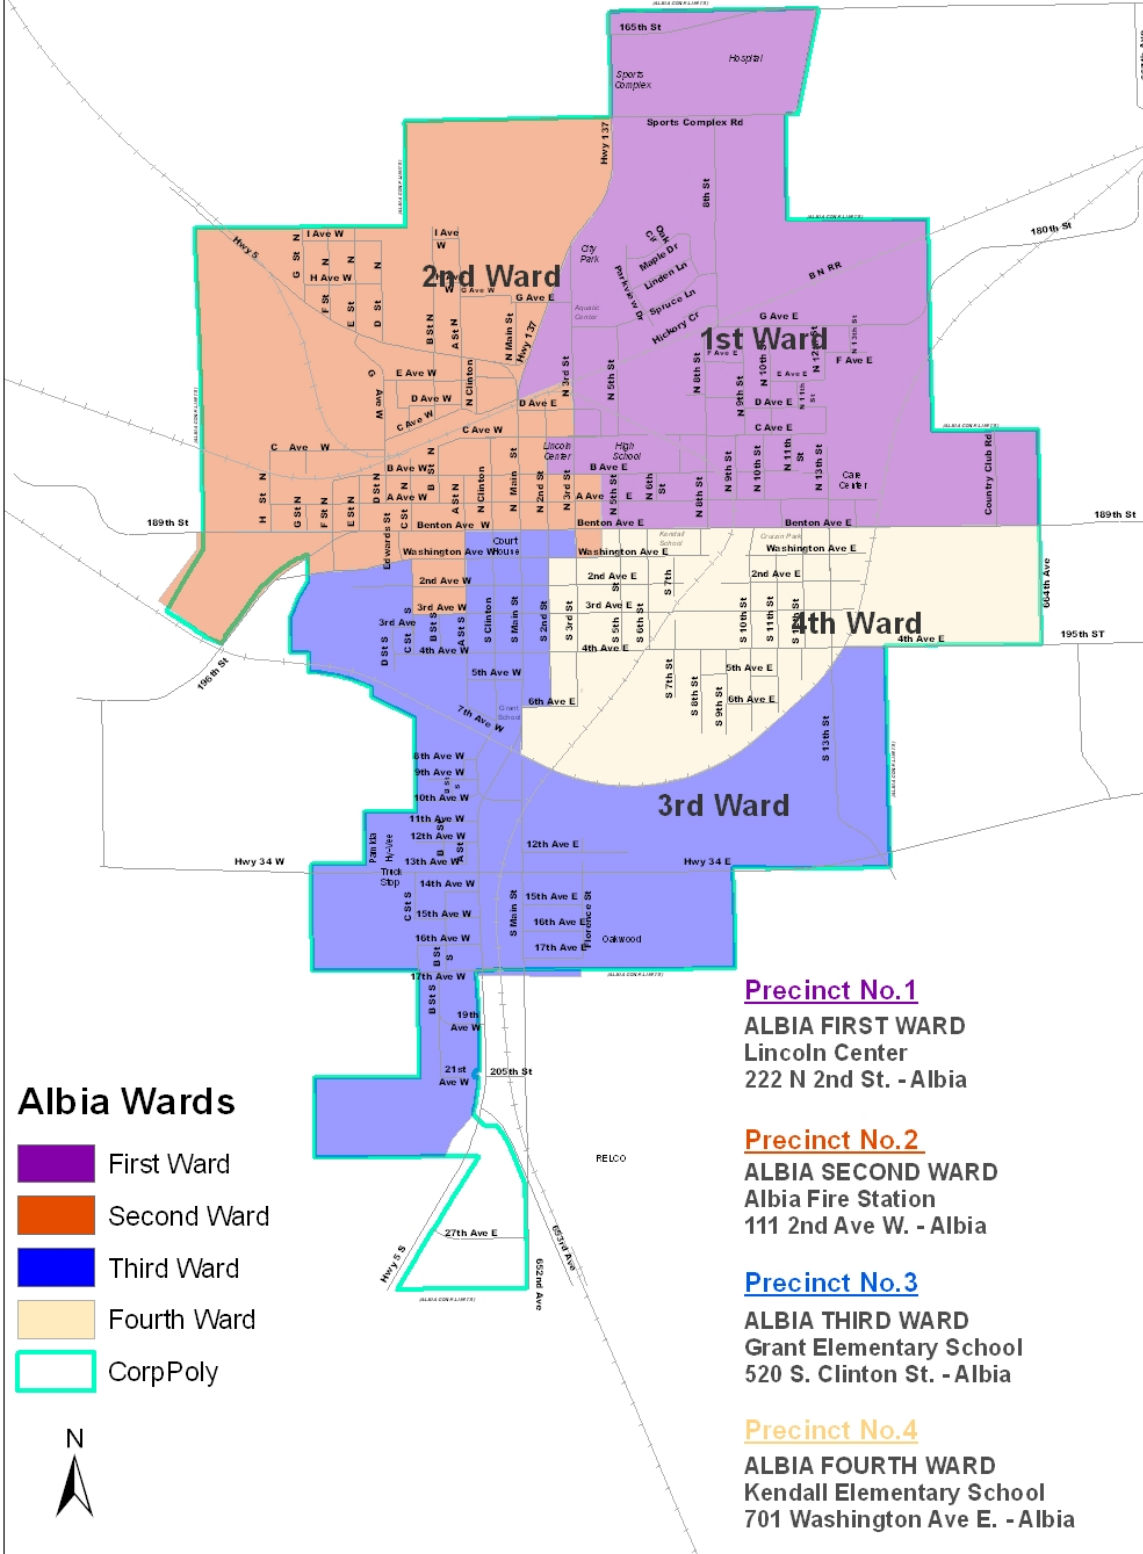

REGULAR VOTING PRECINCTS CITY OF ALBIA

Albia Wards

- First Ward
- Second Ward
- Third Ward
- Fourth Ward
- CorpPoly

Precinct No.1
ALBIA FIRST WARD
Lincoln Center
222 N 2nd St. - Albia

Precinct No.2
ALBIA SECOND WARD
Albia Fire Station
111 2nd Ave W. - Albia

Precinct No.3
ALBIA THIRD WARD
Grant Elementary School
520 S. Clinton St. - Albia

Precinct No.4
ALBIA FOURTH WARD
Kendall Elementary School
701 Washington Ave E. - Albia